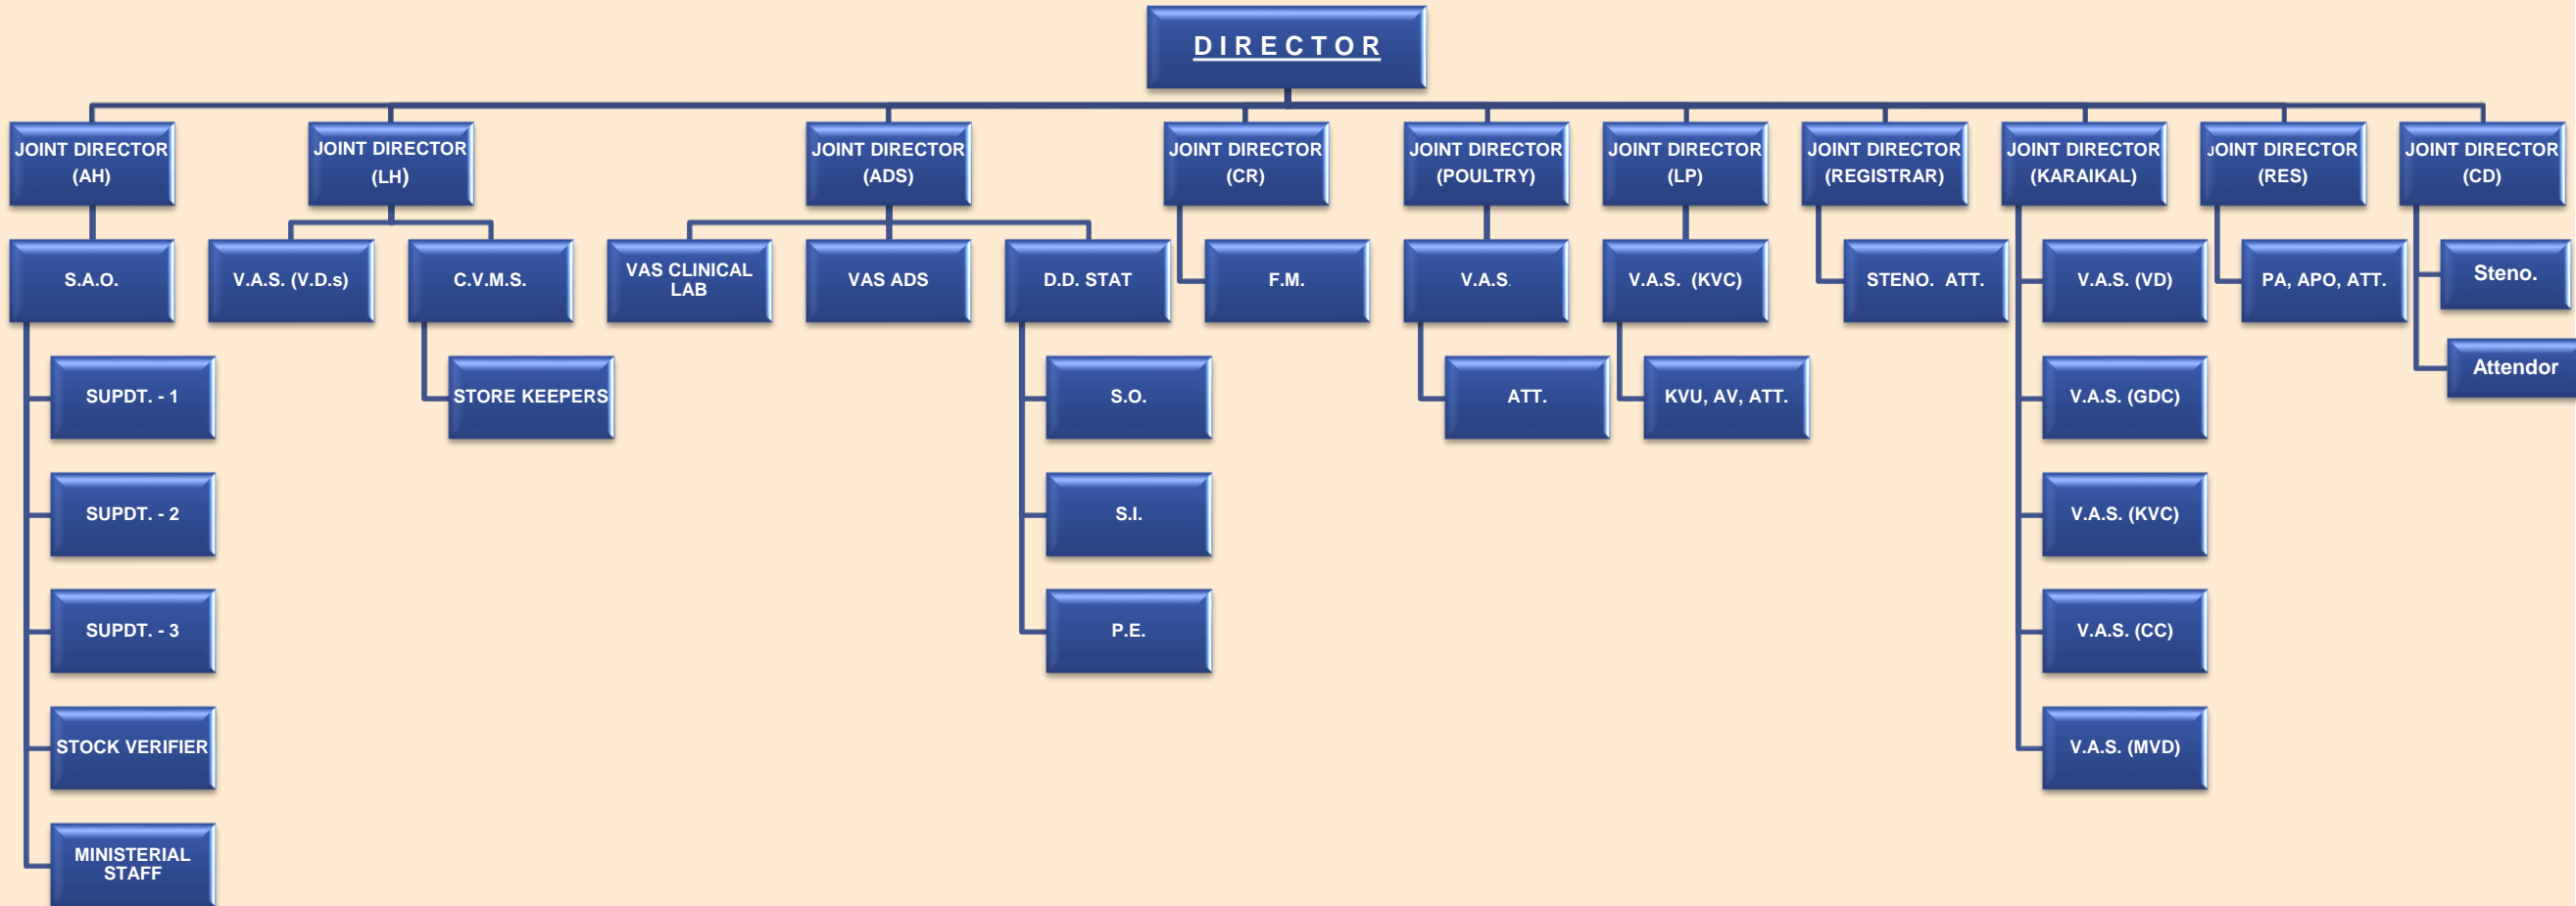

DEPARTMENT OF ANIMAL HUSBANDRY AND ANIMAL WELFARE, PUDUCHERRY

ORGANIZATIONAL CHART

ABBREVIATION

AH	Animal Husbandry	CVMS	Central Veterinary Medicine Stores	DD STAT	Deputy Director - Statistics
LH	Livestock Health	KVU	Key Village Unit	SO	Statistical Officer
ADS	Animal Disease Surveillance	MVU	Minor Veterinary Unit	SI	Statistical Inspector
CR	Calf Rearing	VAS	Veterinary Assistant Surgeon	PE	Primary Enumerator
LP	Livestock Production	AV	Assistant Veterinarian		
REGISTRAR	of Pondicherry State Veterinary Council	FM	Field Man		
RES	Rinderpest Eradication Scheme	ATT	Veterinary Attendant		
CD	Cattle Development				